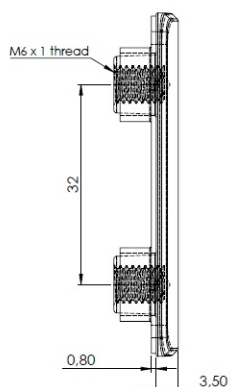

PRODUCT SHEET

Description:

Front Cover "Easy", F/Glass Door Fixing, Zamak, 55x30mm,CPL, Incl. SS 2 PH Screws M6x10mm + 2 PH Scews M6x10x16mm, & 1 White PA6 Gasket - 0,8mm

Item number:

15.04.125-0

Units	Box	Carton	HS Code	Barcode
Pcs.	10	300	8302420090	 5704866485203