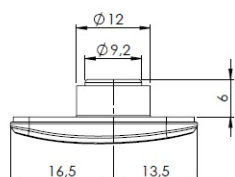

PRODUCT SHEET

Description:

Front Cover "Easy", F/Glass Door Fixing, Zamak, 55x30mm,CPL, Incl. SS 2 PH Screws M6x10mm + 2 PH Scews M6x10x16mm, & 1 White PA6 Gasket - 0,8mm

Item number:

15.04.125-0

Units	Box	Carton	HS Code	Barcode
Pcs.	10	300	8302420090	 5704866485203