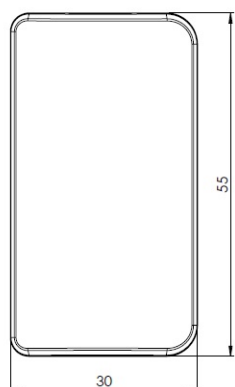

PRODUCT SHEET

Description:

Front Cover "Easy", F/Glass Door Fixing, Zamak, 55x30mm,CPL, Incl. SS 2 PH Screws M6x10mm + 2 PH Scews M6x10x16mm, & 1 White PA6 Gasket - 0,8mm

Item number:

15.04.125-0

Units	Box	Carton	HS Code	Barcode
Pcs.	10	300	8302420090	 5704866485203