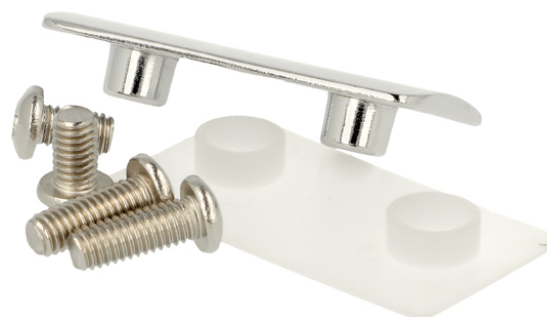

PRODUCT SHEET

Description:

Front Cover "Easy", F/Glass Door Fixing, Zamak, 55x30mm,CPL, Incl. SS 2 PH Screws M6x10mm + 2 PH Scews M6x10x16mm, & 1 White PA6 Gasket - 0,8mm

Item number:

15.04.125-0

Units	Box	Carton	HS Code	Barcode
Pcs.	10	300	8302420090	 5704866485203